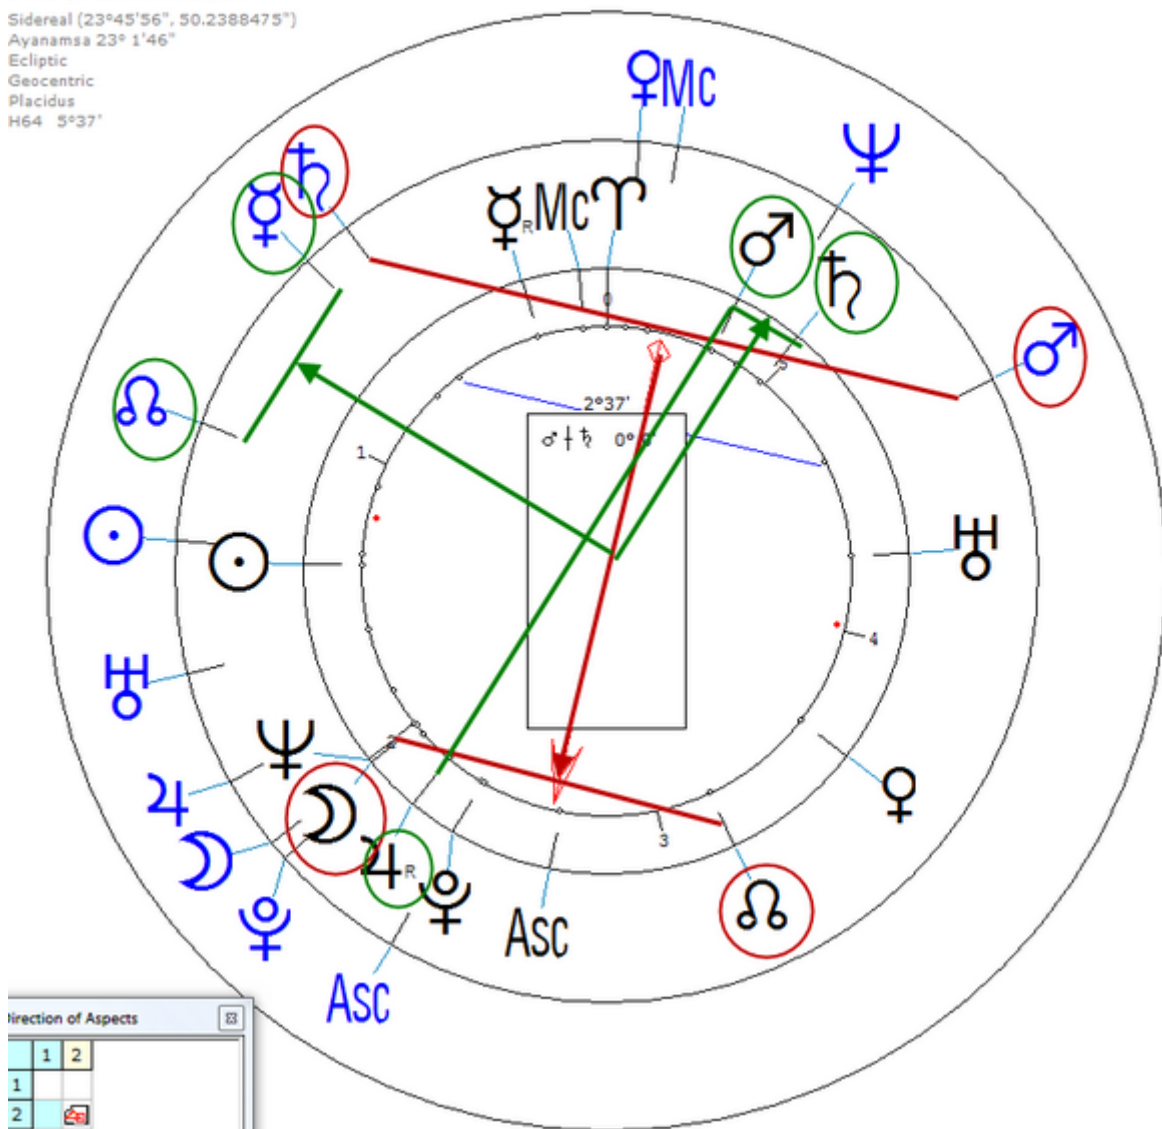

Lunar $\zeta/\delta = \sigma_n/\hbar_n = \sigma_n/\mathcal{A}_n$ (Gunshot)

Riley, Paul
11 July 1947 Fri 19:15 (GMT-4) 42°21'30"N 71°03'37"W
Boston, Massachusetts, USA
Sidereal (23°45'56", 50.2388475")
Ayanamsa 23° 1'46"
Ecliptic
Geocentric
Placidus
H64 5°37'